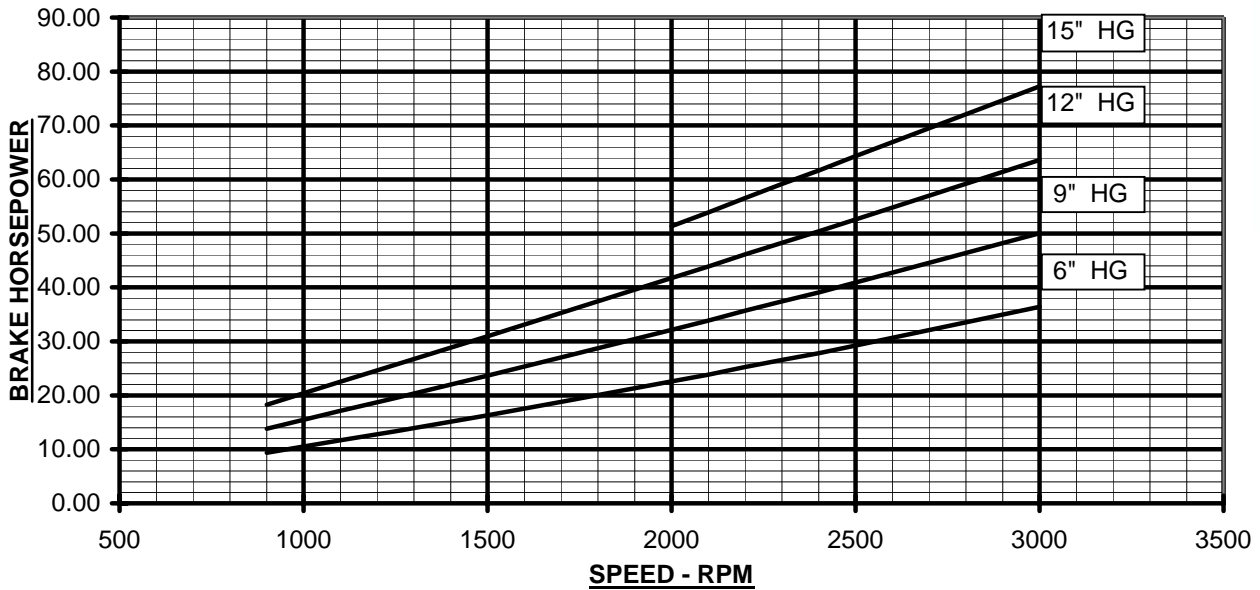

DRESSER INDUSTRIES INC.
ROOTS DIVISION
 900 WEST MOUNT STREET
 CONNERSVILLE, INDIANA 47331
 PRINTED IN U.S.A.

PERFORMANCE BASED ON AIR,
 INLET AT 68°F, DISCH. AT 30" HGA
 AUGUST, 1998

VACUUM PERFORMANCE
FRAME 616 RAM BLOWER
 MAX. VACUUM = 15" HG
 MAX. SPEED = 3000 RPM