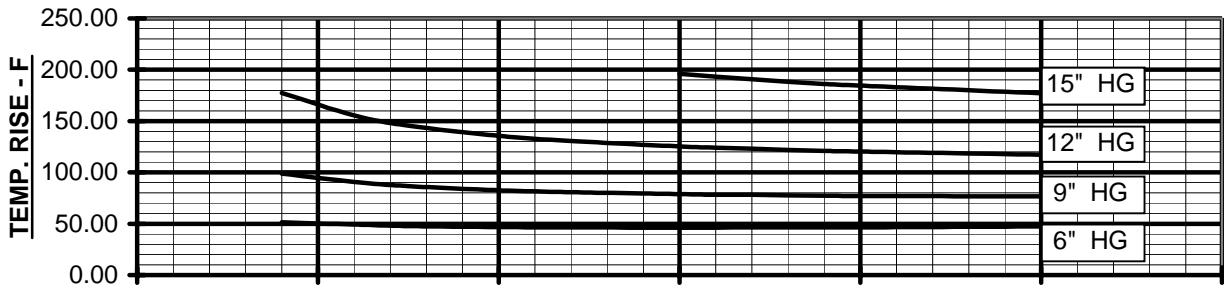

DRESSER INDUSTRIES INC.
ROOTS DIVISION
 900 WEST MOUNT STREET
 CONNERSVILLE, INDIANA 47331
 PRINTED IN U.S.A.

PERFORMANCE BASED ON AIR,
 INLET AT 68°F, DISCH. AT 30" HGA
 AUGUST, 1998

VACUUM PERFORMANCE
FRAME 616 RAM BLOWER
 MAX. VACUUM = 15" HG
 MAX. SPEED = 3000 RPM