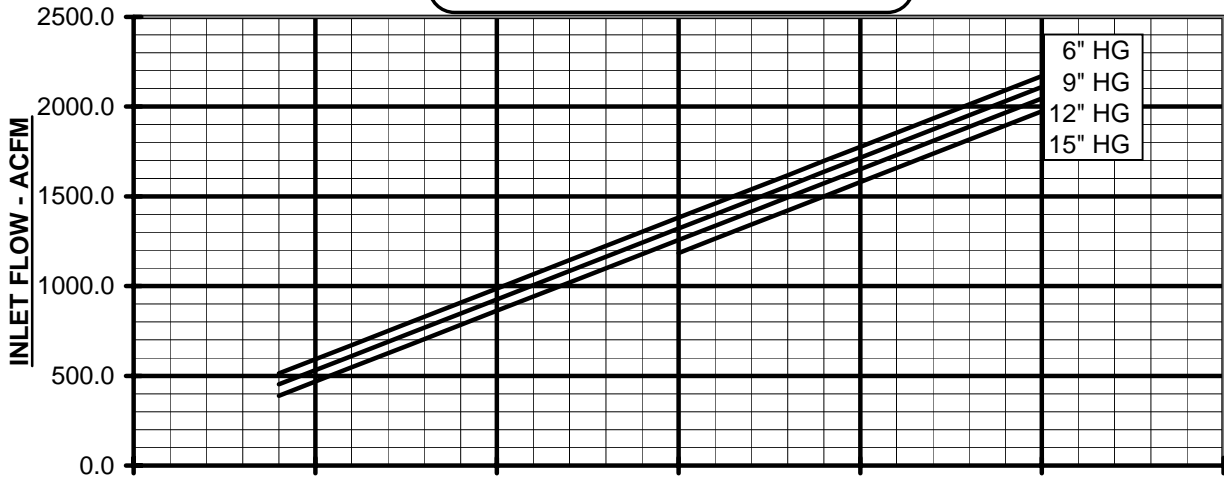

DRESSER INDUSTRIES INC.
ROOTS DIVISION
 900 WEST MOUNT STREET
 CONNERSVILLE, INDIANA 47331
 PRINTED IN U.S.A.

PERFORMANCE BASED ON AIR,
 INLET AT 68°F, DISCH. AT 30" HGA
 AUGUST, 1998

VACUUM PERFORMANCE
FRAME 616 RAM BLOWER
 MAX. VACUUM = 15" HG
 MAX. SPEED = 3000 RPM